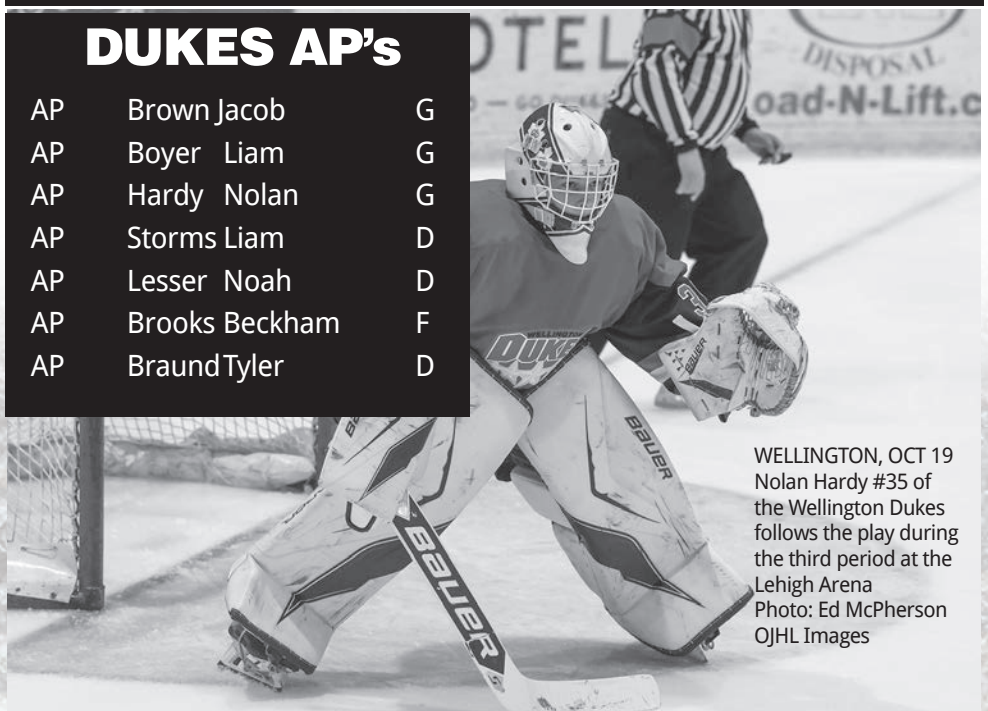

DUKES AP's

AP	Brown Jacob	G
AP	Boyer Liam	G
AP	Hardy Nolan	G
AP	Storms Liam	D
AP	Lesser Noah	D
AP	Brooks Beckham	F
AP	Braund Tyler	D

WELLINGTON, OCT 19
Nolan Hardy #35 of
the Wellington Dukes
follows the play during
the third period at the
Lehigh Arena
Photo: Ed McPherson
OJHL Images